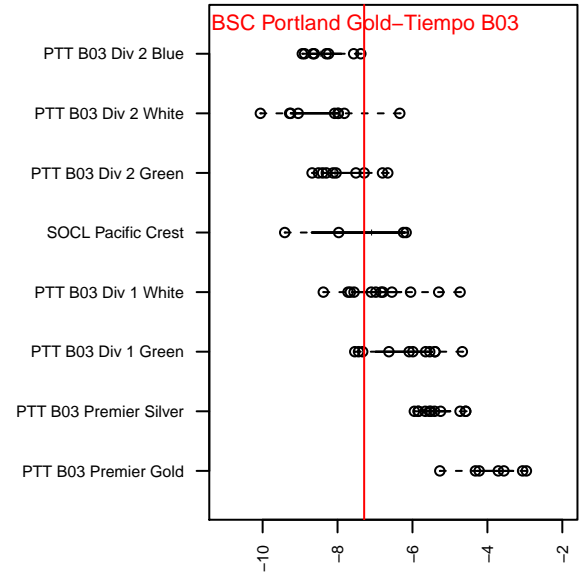

**attack and defense rating
relative to others at age
and all opponents in last 13 months**